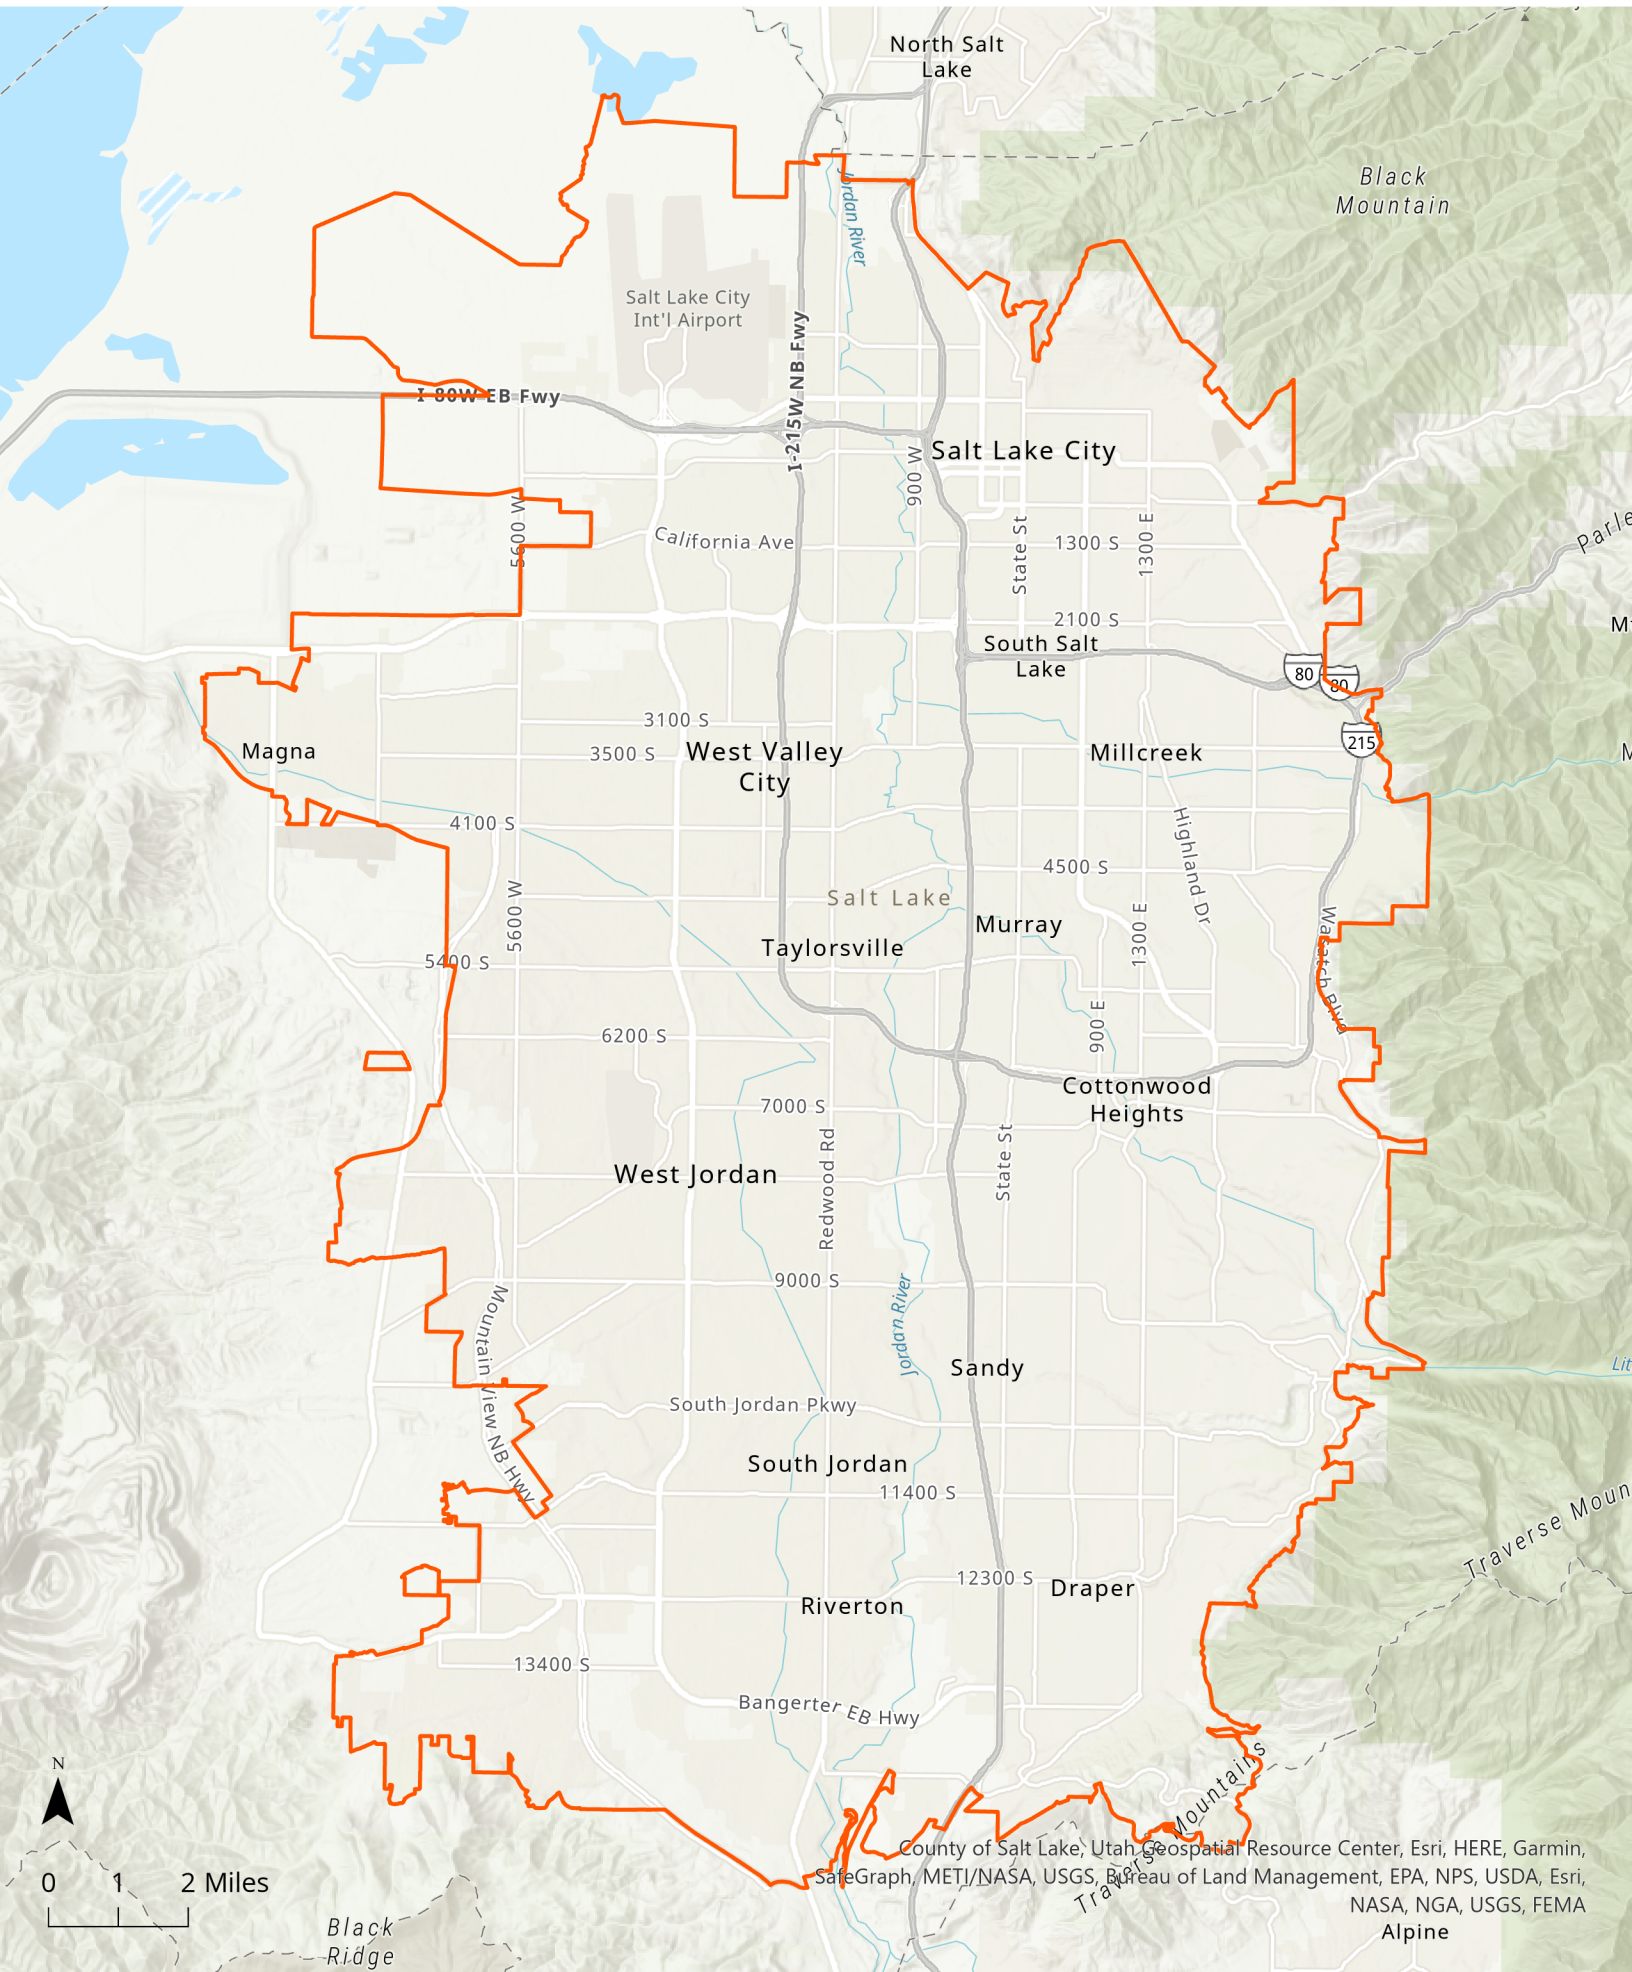

Salt Lake City Urbanized Planning Area

 2020 Urbanized Area

County of Salt Lake, Utah Geospatial Resource Center, Esri, HERE, Garmin, SafeGraph, METI/NASA, USGS, Bureau of Land Management, EPA, NPS, USDA, Esri, NASA, NGA, USGS, FEMA Alpine